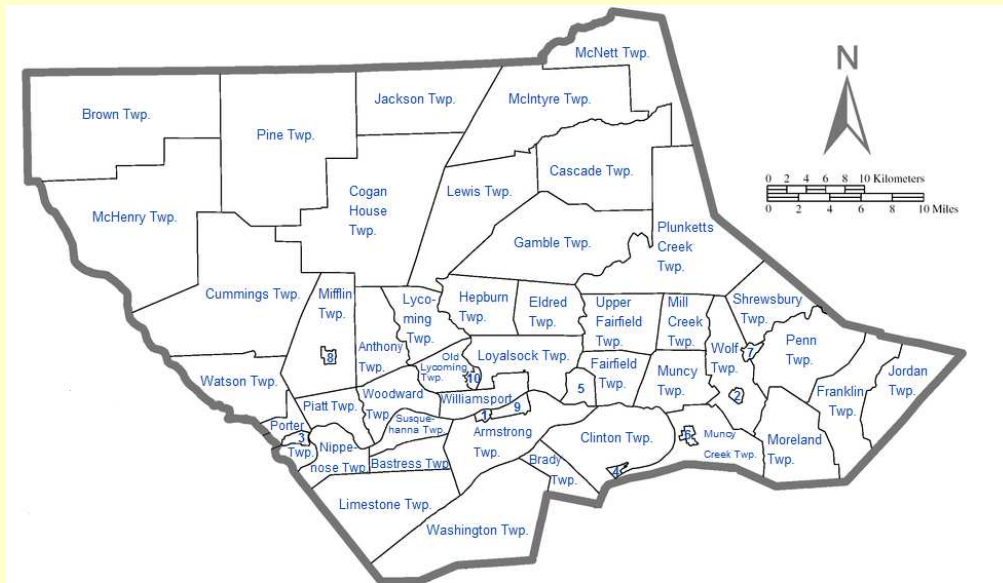

Williamsport/Lycoming County area, located in the heart of Pennsylvania's forest playground, offers a wide range of year-round recreational opportunities.

- More than 300,000 acres of public interest
- Pennsylvania's Fish Commission stocks three major county streams (totaling 158 miles) with trout and smallmouth bass
- Over 2,000,000 acres in North Central Pennsylvania are open to hunters of deer, bear, and small game
- Cross-country skiing is available throughout the region
 - Downhill skiing at Ski Sawmill is 45 minutes away
 - Crystal Lake Ski Center and Lodge is 45 minutes away
 - Pocono Resort area is 1 1/2 hours away

- 4 public parks (totaling 150 acres)
- 10 playgrounds
- 9 softball fields
- 15 tennis courts
- 3 municipal swimming pools
- Golf

White Deer Golf Course (Public Course)

Williamsport Country Club

- Bowling—3 private clubs and 4 public bowling alleys
- The YMCA, YWCA and Bethune-Douglas Community Center serve recreational needs in the general area, as does the local racquet club.
- West Branch of the Susquehanna River—14 mile stretch of navigable water for motor boating and water skiing and home to an old-fashioned paddlewheeler, The Hiawatha
- Organized Sports—AYSO Soccer, Softball, Pop Warner Football, Volleyball, Basketball
 - Little League—Peter J McGovern Little League Museum and Howard J Lamade Memorial Field which host the Little League World Series during the

MUNICIPALITIES

There are 52 municipalities in Lycoming County, Pennsylvania, which include cities, boroughs, and townships.

For a complete listing of Lycoming County townships, boroughs and city related contact information go to www.lyco.org under municipalities.